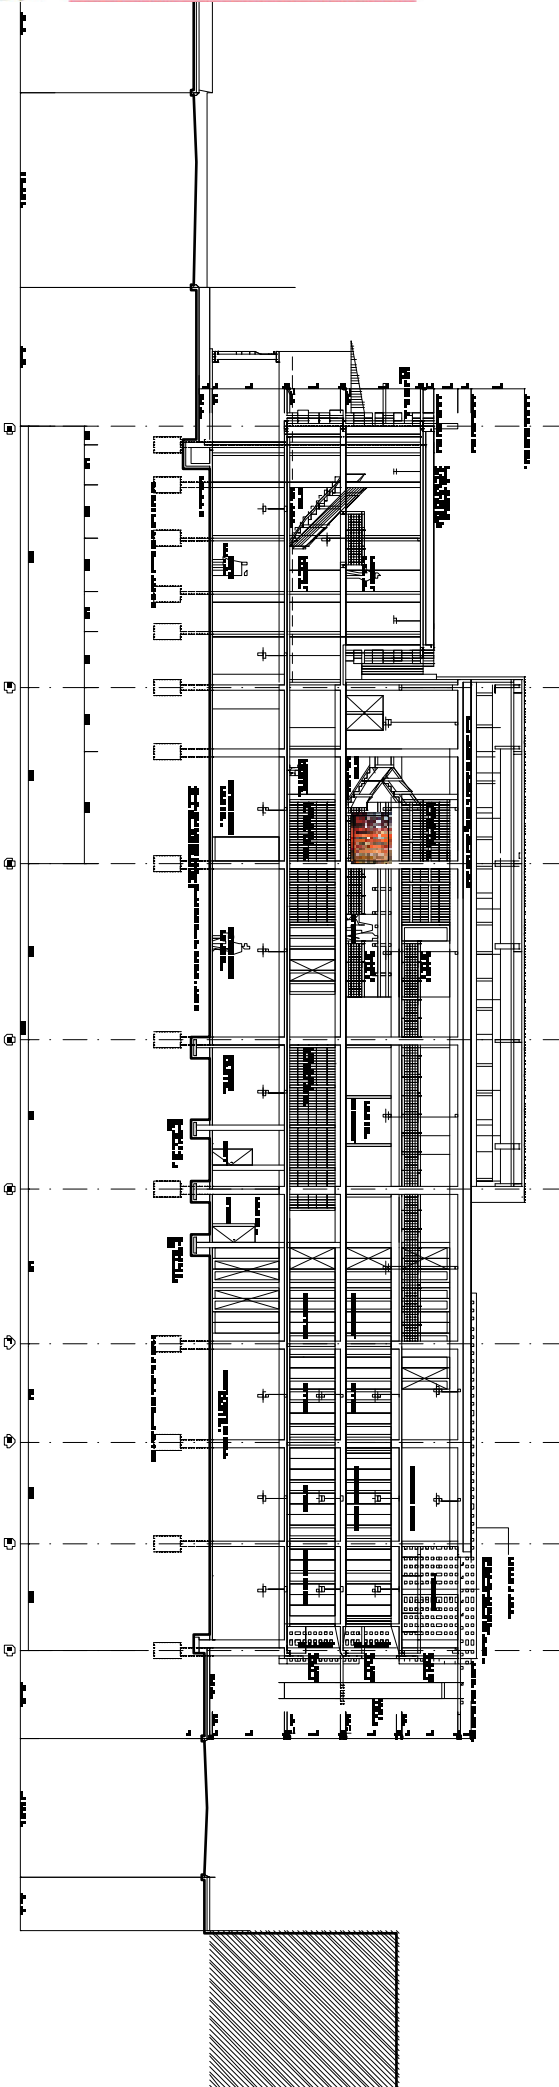

FIRST FLOOR 1:100

UNIVERSITEIT VAN PRETORIA
UNIVERSITY OF PRETORIA
YUNIBESITHI YA PRETORIA

PARKING

PARKING

MOULTURE

MOULTURE

SITE PLAN 1:200

Scaled to fit

SECTION AA 1:100

SECTION BB 1:100