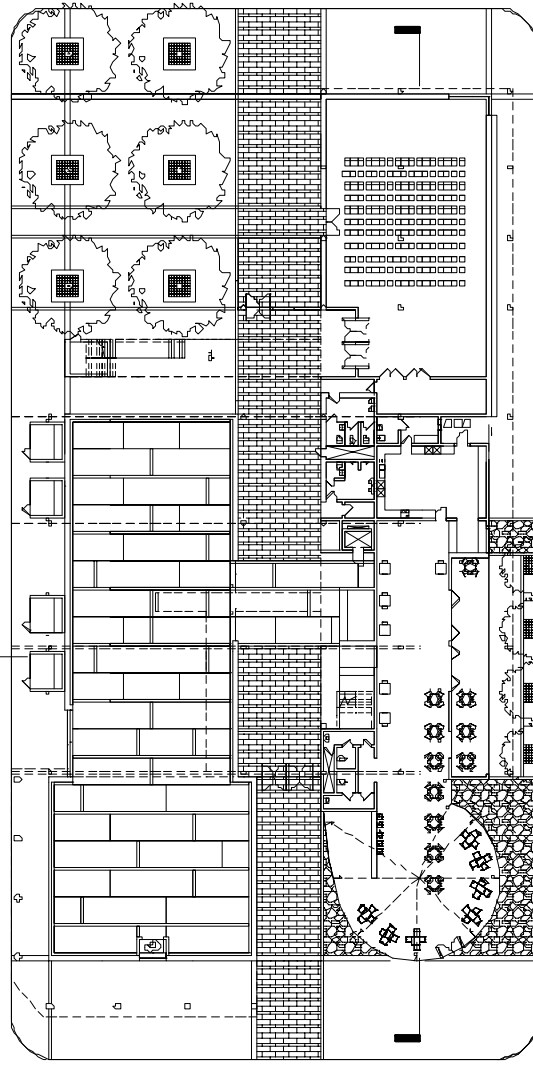

FIRST FLOOR 1:100

UNIVERSITEIT VAN PRETORIA
UNIVERSITY OF PRETORIA
YUNIBESITHI YA PRETORIA

PARKING

PARKING

MOULTURE

MOULTURE

SITE PLAN 1:200

Scaled to fit

SECTION AA 1:100

SECTION BB 1:100