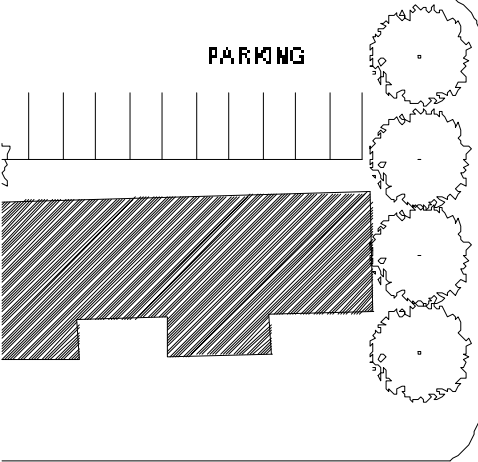

FIRST FLOOR 1:100

UNIVERSITEIT VAN PRETORIA
UNIVERSITY OF PRETORIA
YUNIBESITHI YA PRETORIA

PARKING

PARKING

MOULTURE

MOULTURE

SITE PLAN 1:200

Scaled to fit

SECTION AA 1:100

SECTION BB 1:100